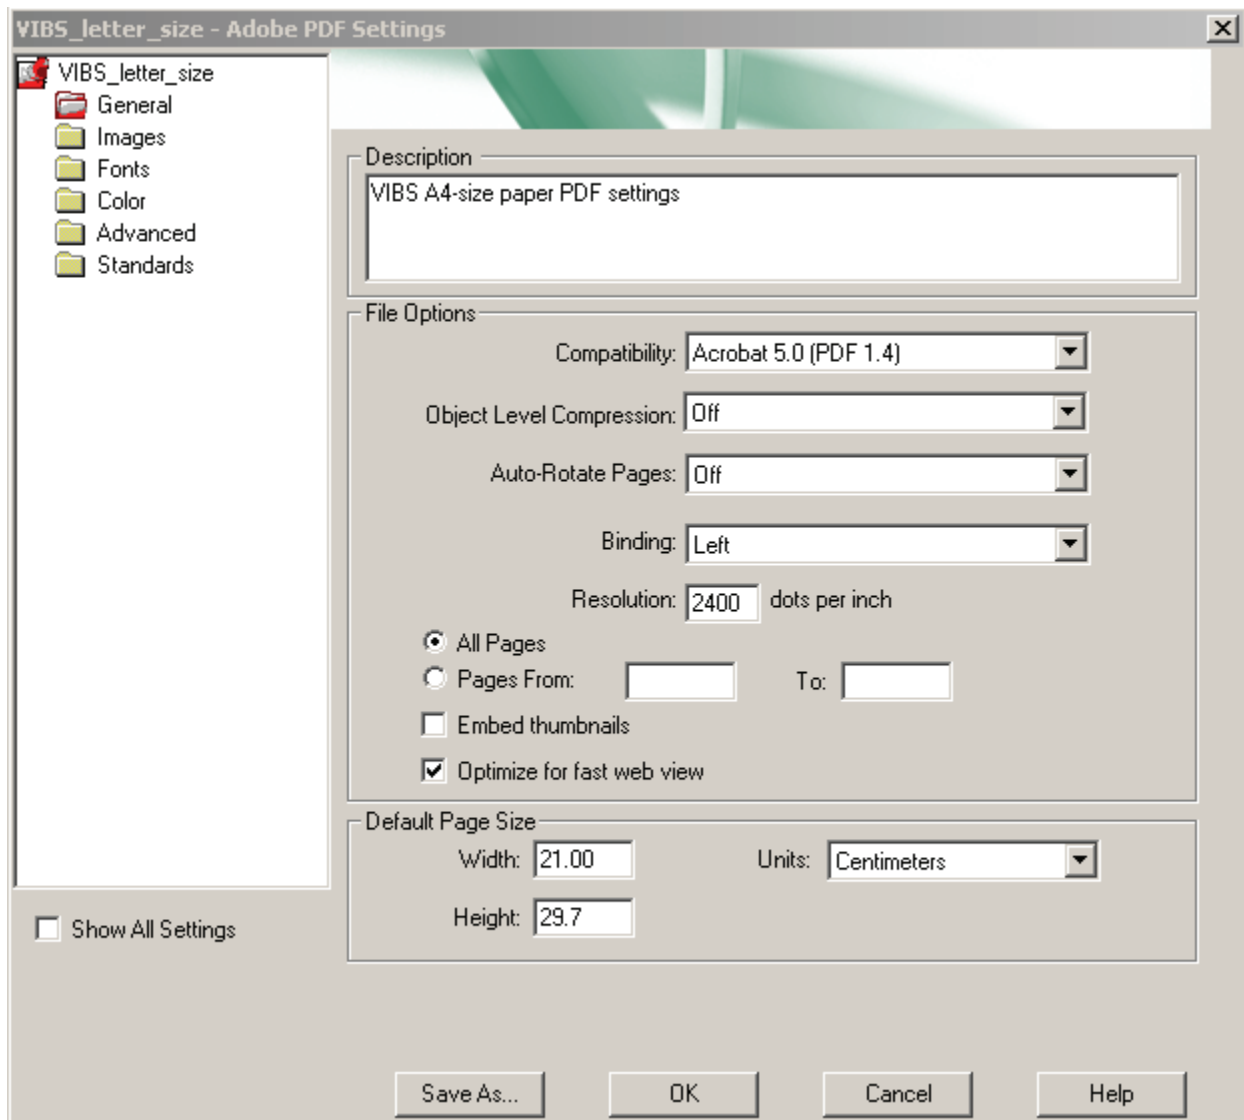

VIBS PDF Settings:

Letter Size Paper (leave Color, Advanced, and Standards tabs at default settings):

General Tab is the only tab that requires different settings for letter or A4 sizes:

General Tab, Letter Size:

General Tab, A4 size:

Images Tab remains the same for Letter Size or A4:

Fonts Tab **remains the same for Letter Size or A4** (Add the WP fonts to “never embed,” since PDF won’t embed them due to copyright issues. This can be a problem if you’re used to using WP Math for math symbols. Notice, fonts that cannot be embedded have locks next to them. Adding them to the “never embed” list will save you time.):